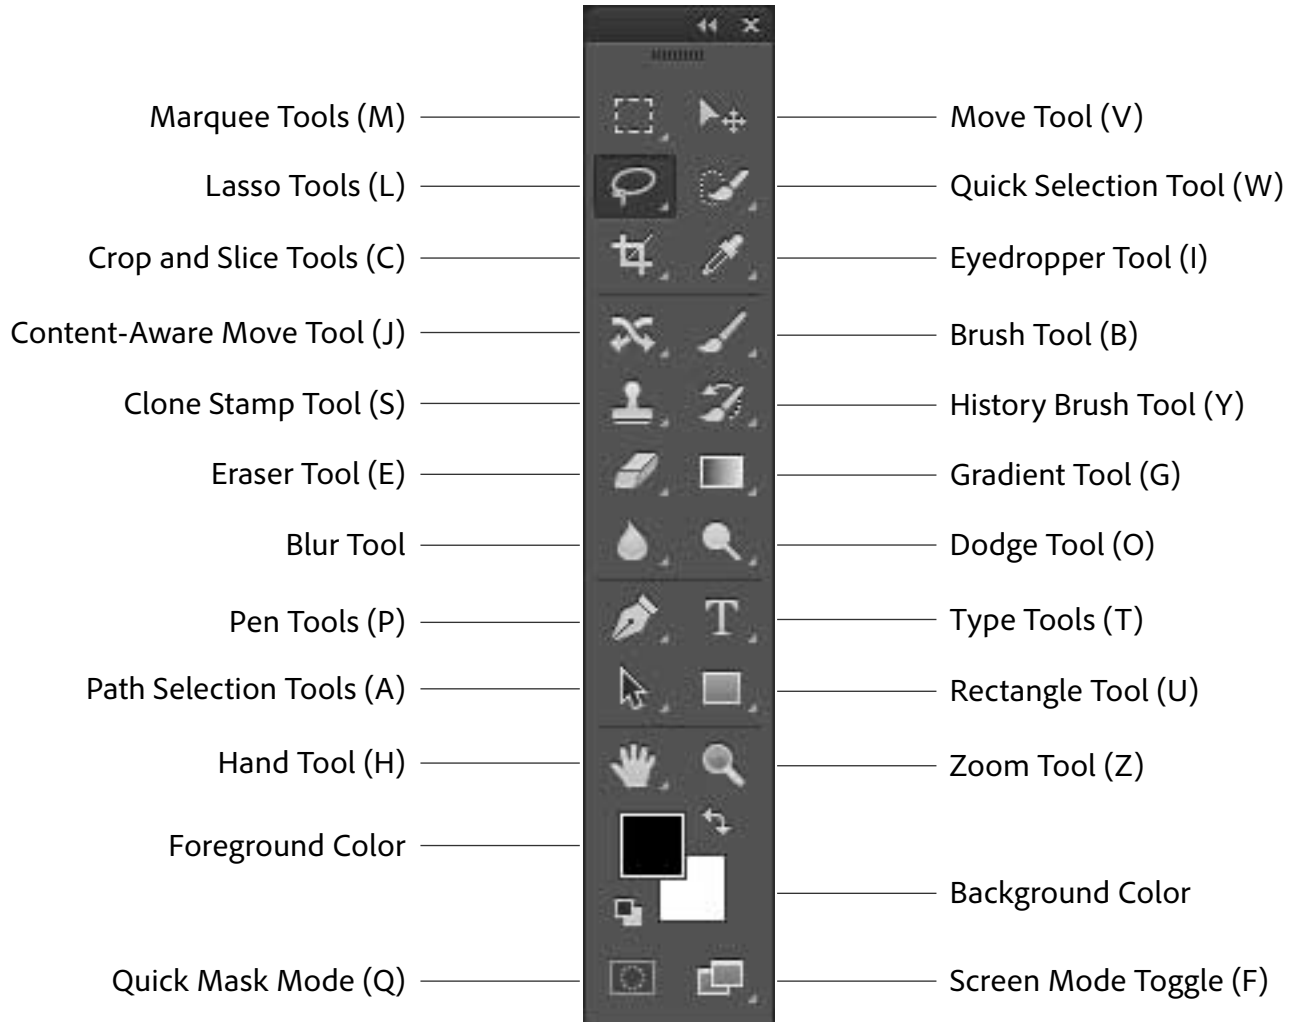

Adobe® Photoshop® CC

Cheat Sheet

Photoshop CC Tools Panel Overview

Adobe® Photoshop® CC

Cheat Sheet

Basic Photoshop CC Keyboard Shortcuts

FUNCTION	MAC OS	WINDOWS
Create a New File	Command + N	Ctrl + N
Open a File	Command + O	Ctrl + O
Save a File	Command + S	Ctrl + S
Revert a File to Original State	F12	F12
Toggle Screen Modes	F	F
Cycle through Open Files	Command + Tab	Control + Tab
Fit Image in Window	Double-click Hand tool	Double-click Hand tool
Magnify 100%	Command + 1	Ctrl + 1

Editing Shortcuts

FUNCTION	MAC OS	WINDOWS
Increase Brush Size]]
Decrease Brush Size	[[
Invert Selection	Shift + F7	Shift + F7
Hide Panels and Tools	Tab	Tab
Draw Marquee from Center	Option + Drag	Alt + Drag
Select All	Command + A	Ctrl + A
Deselect All	Command + D	Ctrl + D

Camera Raw Shortcuts

FUNCTION	MAC OS	WINDOWS
Zoom Tool	Z	Z
Hand Tool	H	H
White Balance Tool	I	I
Color Sampler Tool	S	S
Targeted Adjustment Tool	T	T
Spot Removal Tool	B	B
Red Eye Removal Tool	E	E
Adjustment Brush	K	K
Graduated Filter	G	G
Radial Filter	J	J